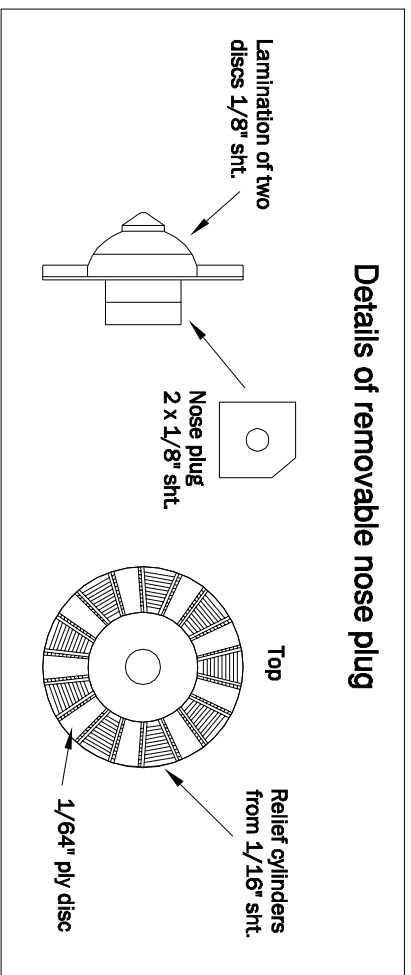

Peanut scale
Vought O2SU Kingfisher
by Mike Stuart

Page 2 of 2

Details of removable nose plug

**Form for plunger
moulding canopy**

Side keels 1/20" sht.