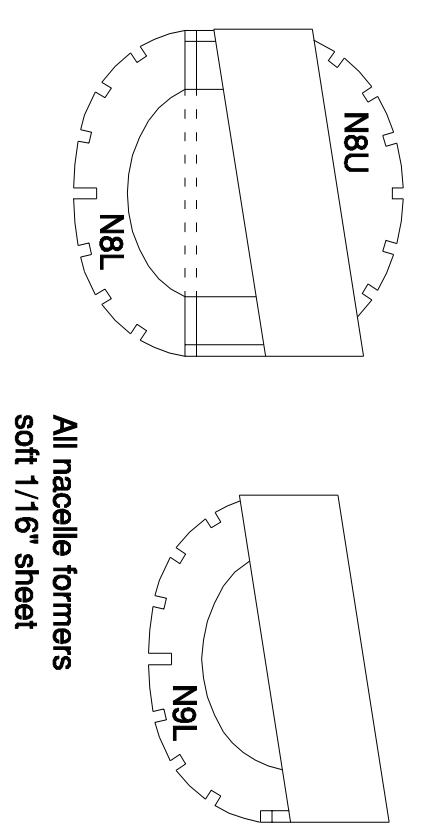

Beech Super King Air 200
39" span rubber powered
flying scale model
 Designed and drawn by
 Mike Stuart
 sheet 3 of 3

Prototype used two Peck 9.5" props cut down to 9" Spinners plunge-roulled from plastic sheet