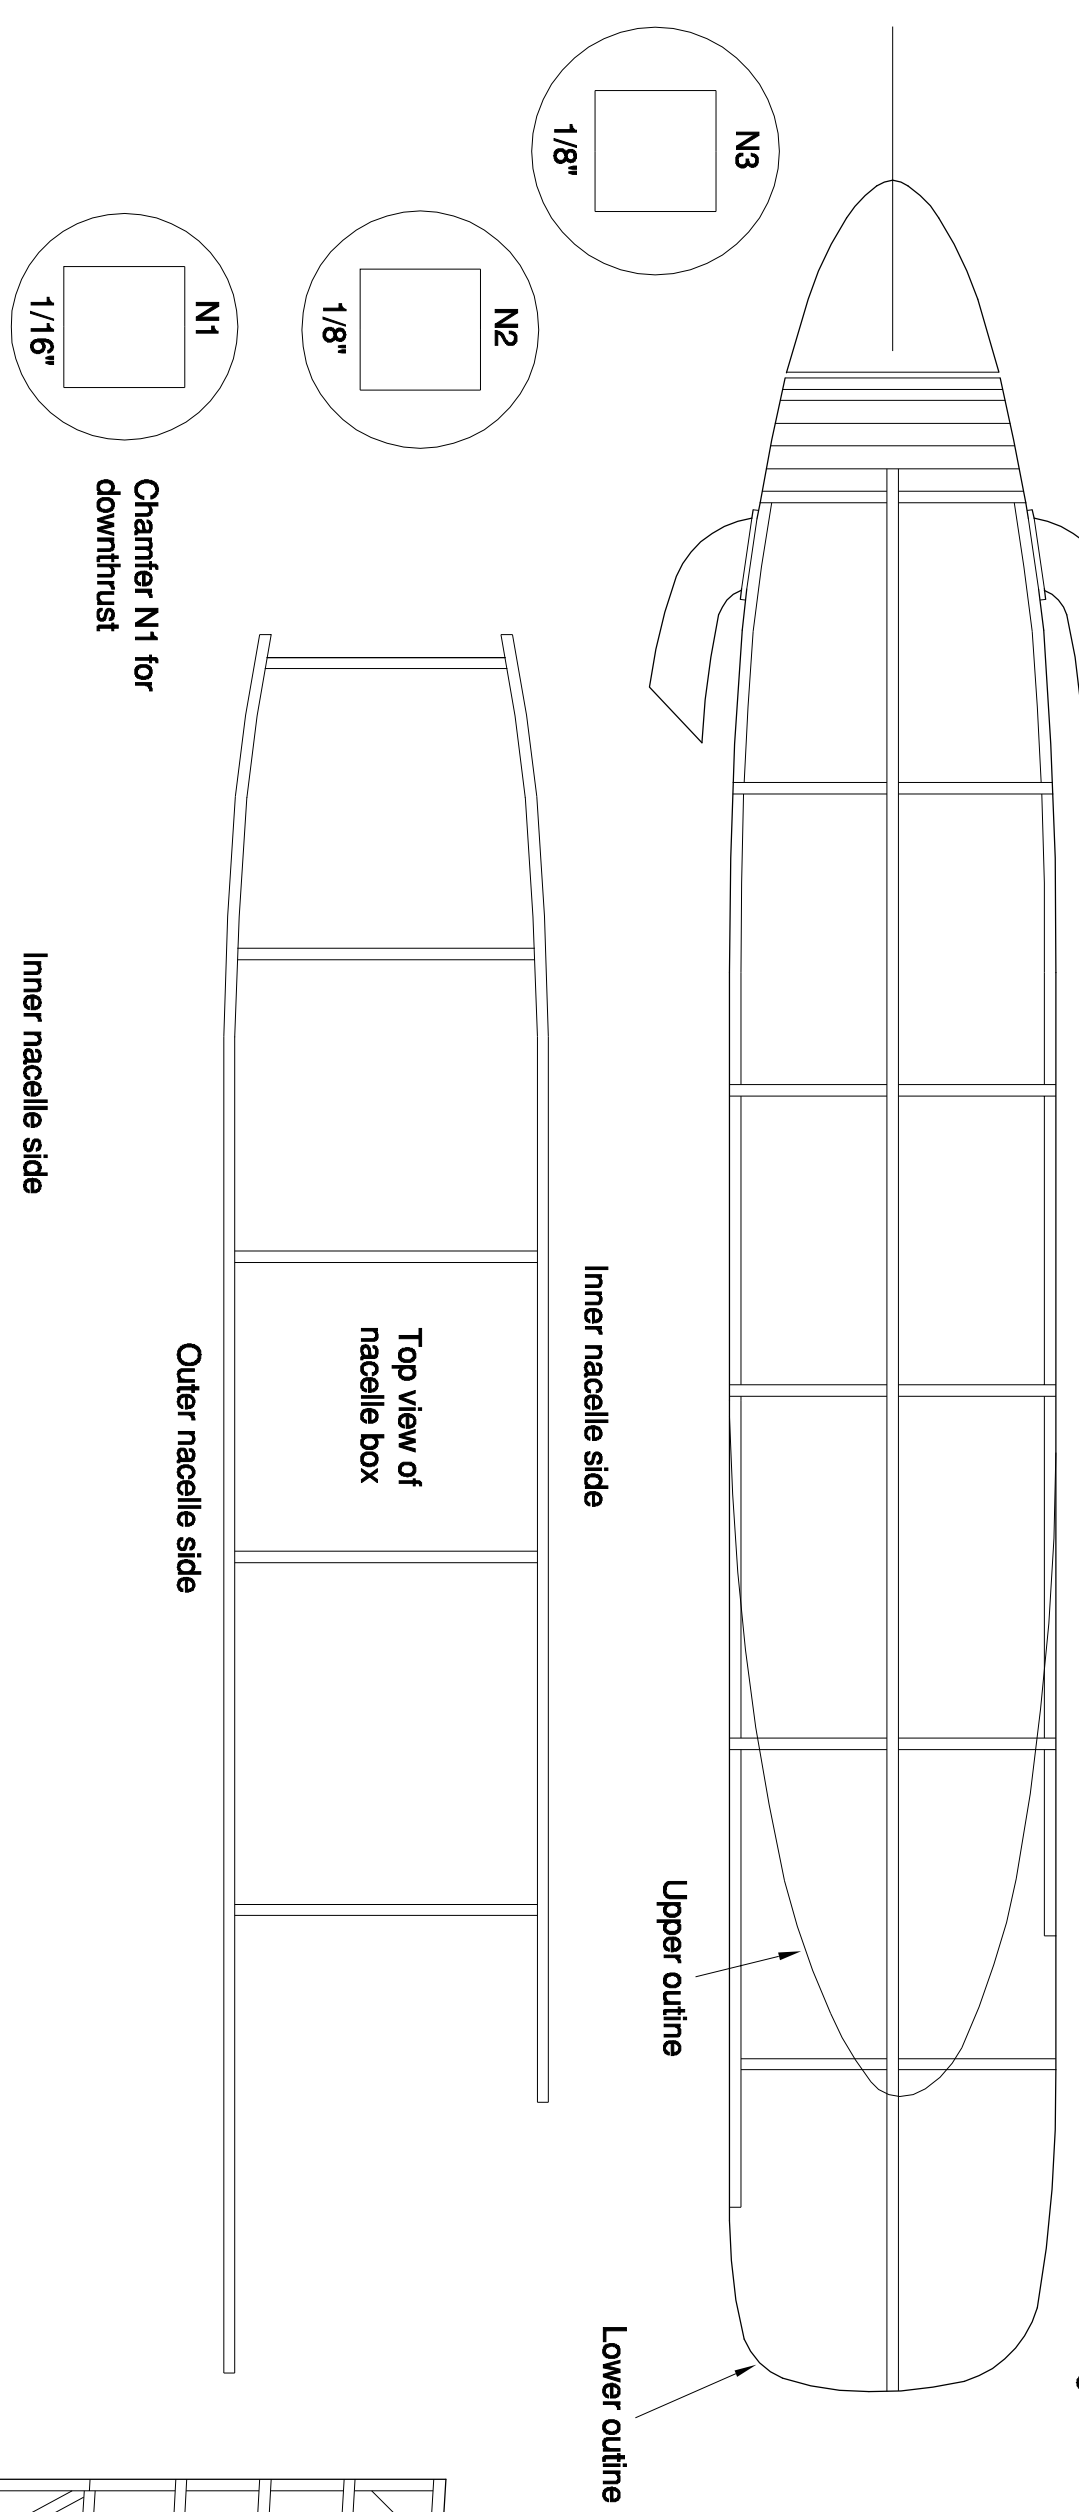

Beech Super King Air 200
39" span rubber powered
flying scale model
 Designed and drawn by
 Mike Stuart
 sheet 3 of 3

Prototype used two Peck 9.5" props cut down to 9" Spinners plunge-roulled from plastic sheet