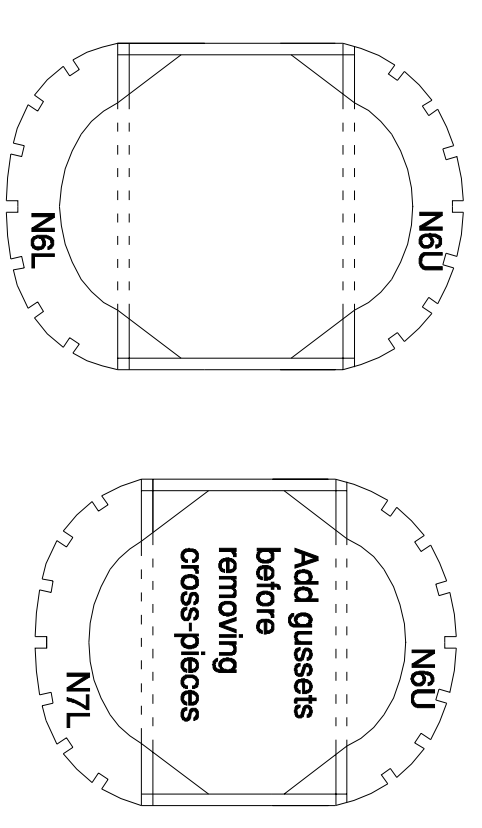

Beech Super King Air 200
39" span rubber powered
flying scale model
 Designed and drawn by
 Mike Stuart
 sheet 3 of 3

Prototype used two Peck 9.5" props cut down to 9" Spinners plunge-roulled from plastic sheet