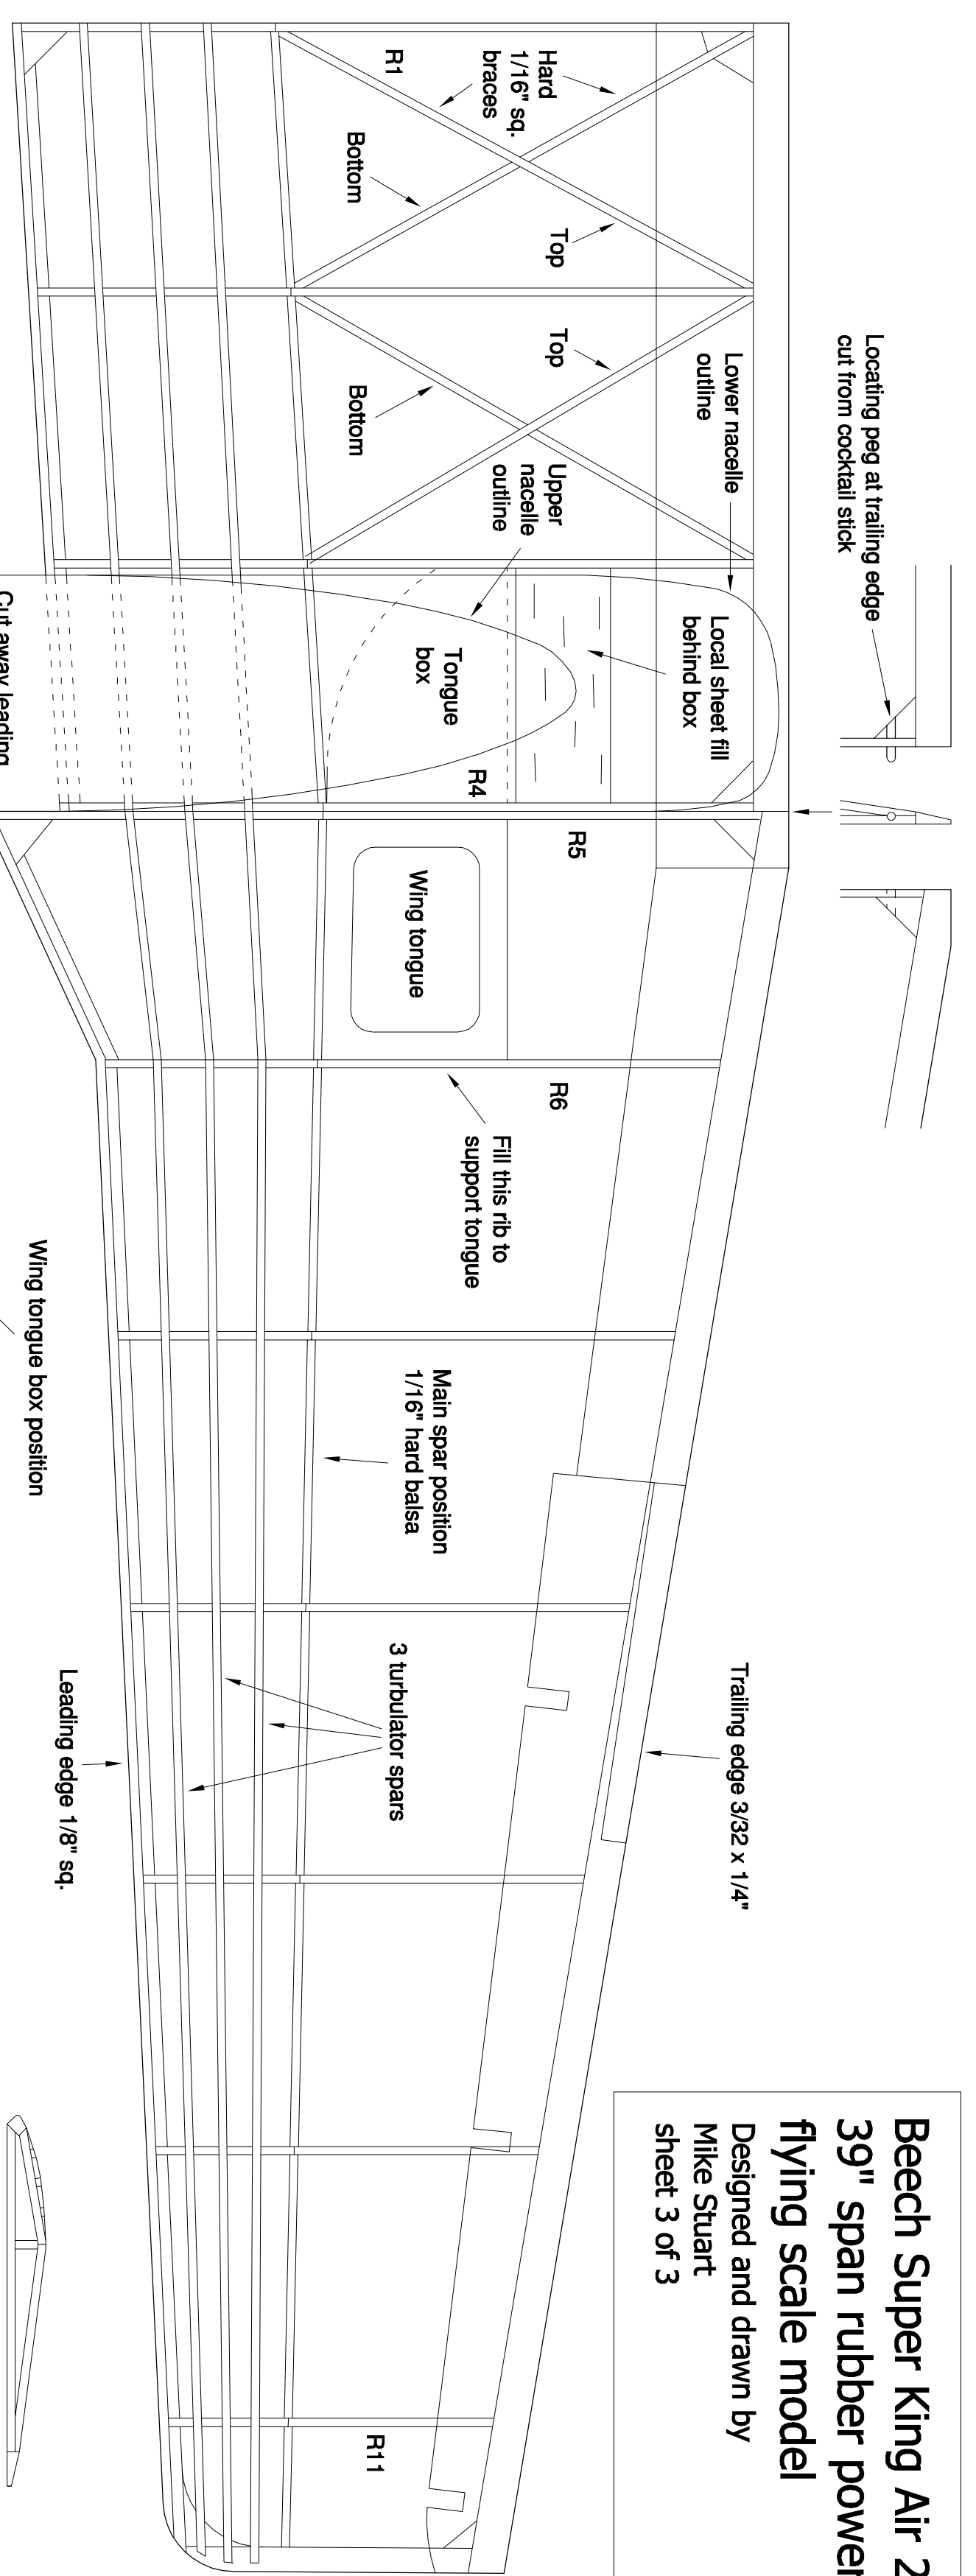

Beech Super King Air 200
39" span rubber powered
flying scale model
 Designed and drawn by
 Mike Stuart
 sheet 3 of 3

Prototype used two Peck 9.5" props cut down to 9" Spinners plunge-roulled from plastic sheet