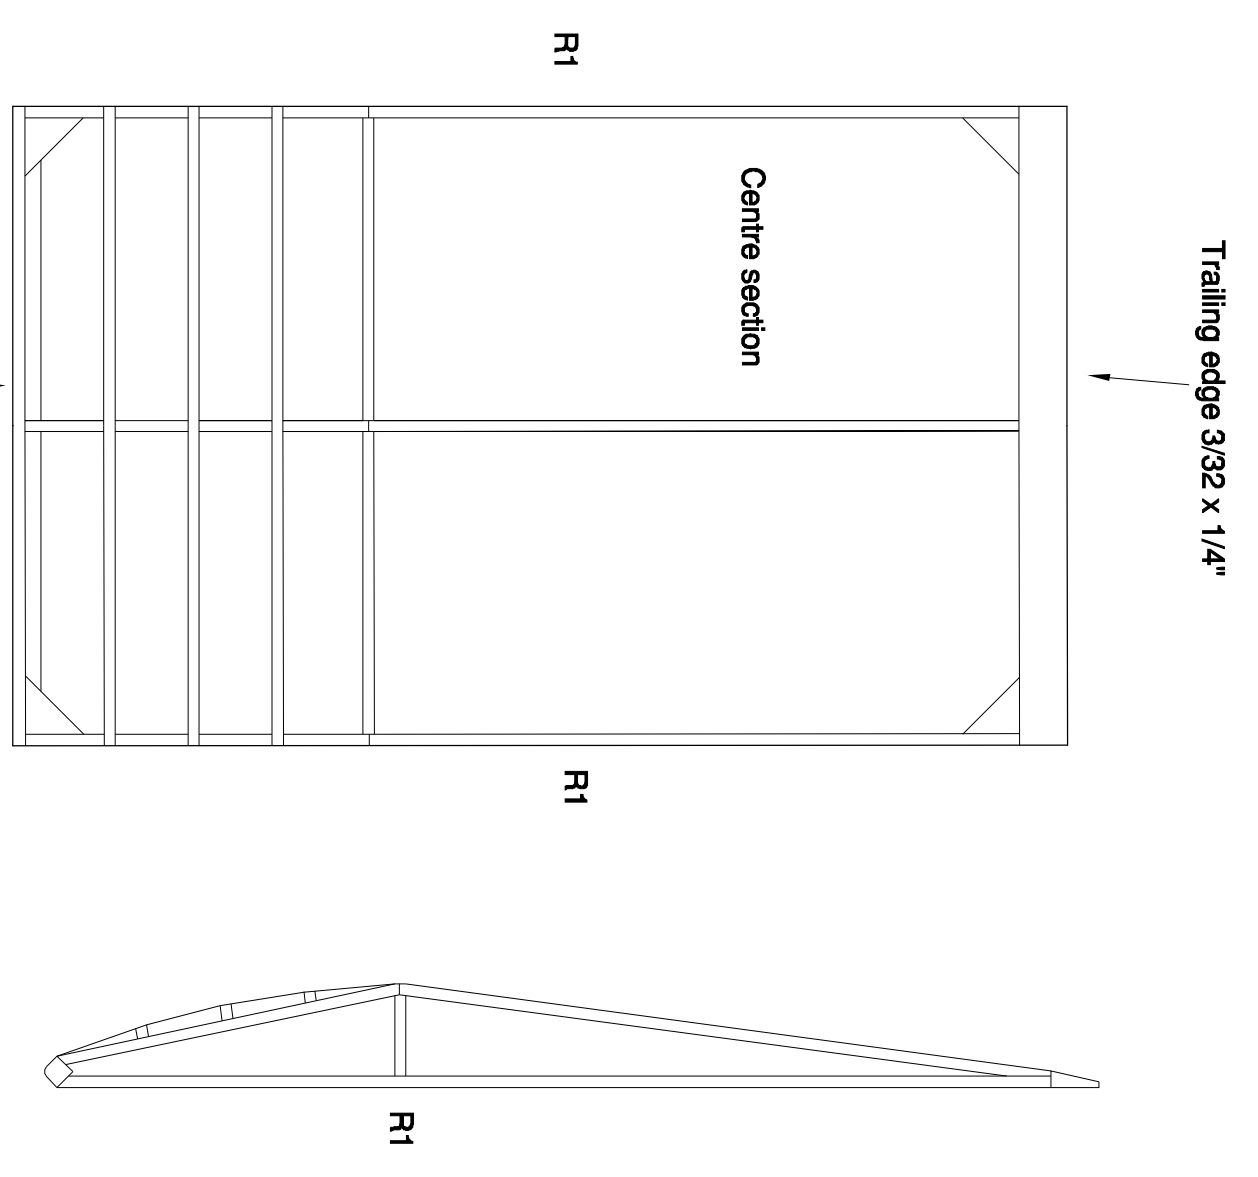

Beech Super King Air 200
39" span rubber powered
flying scale model
 Designed and drawn by
 Mike Stuart
 sheet 3 of 3

Prototype used two Peck 9.5" props cut down to 9" Spinners plunge-roulled from plastic sheet