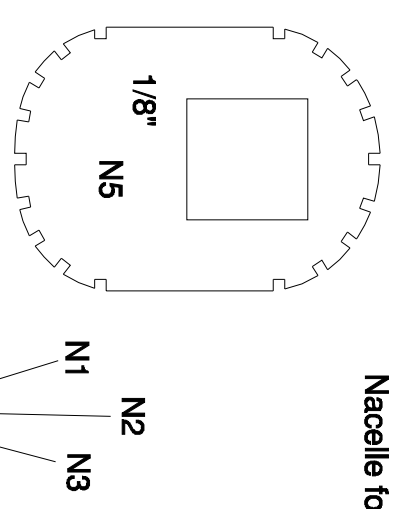

Beech Super King Air 200
39" span rubber powered
flying scale model
 Designed and drawn by
 Mike Stuart
 sheet 3 of 3

Prototype used two Peck 9.5" props cut down to 9" Spinners plunge-roulled from plastic sheet