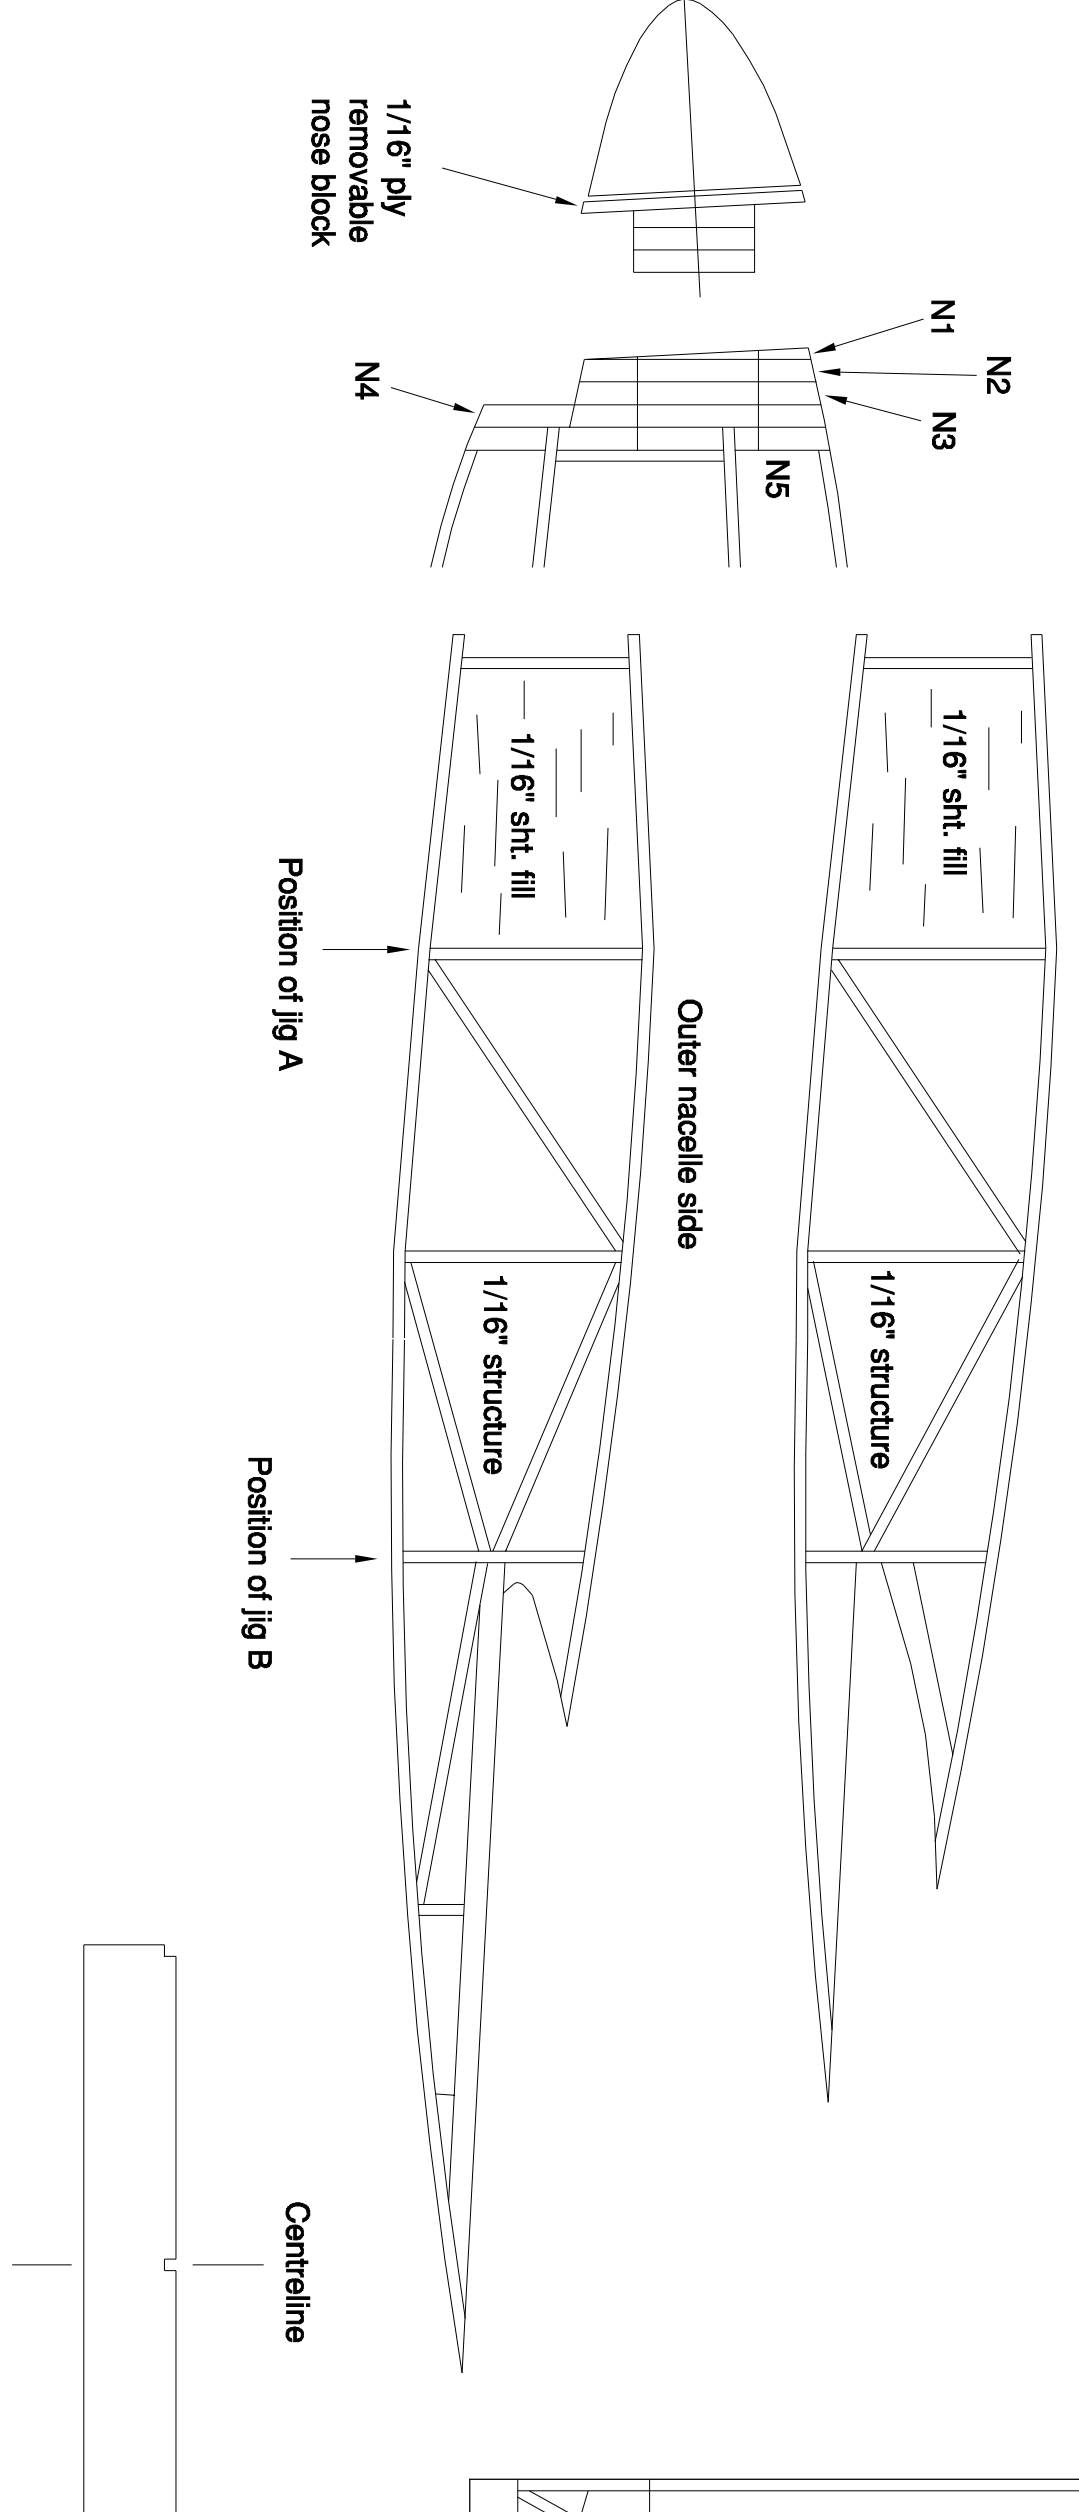

Beech Super King Air 200
39" span rubber powered
flying scale model
 Designed and drawn by
 Mike Stuart
 sheet 3 of 3

Prototype used two Peck 9.5" props cut down to 9" Spinners plunge-roulled from plastic sheet