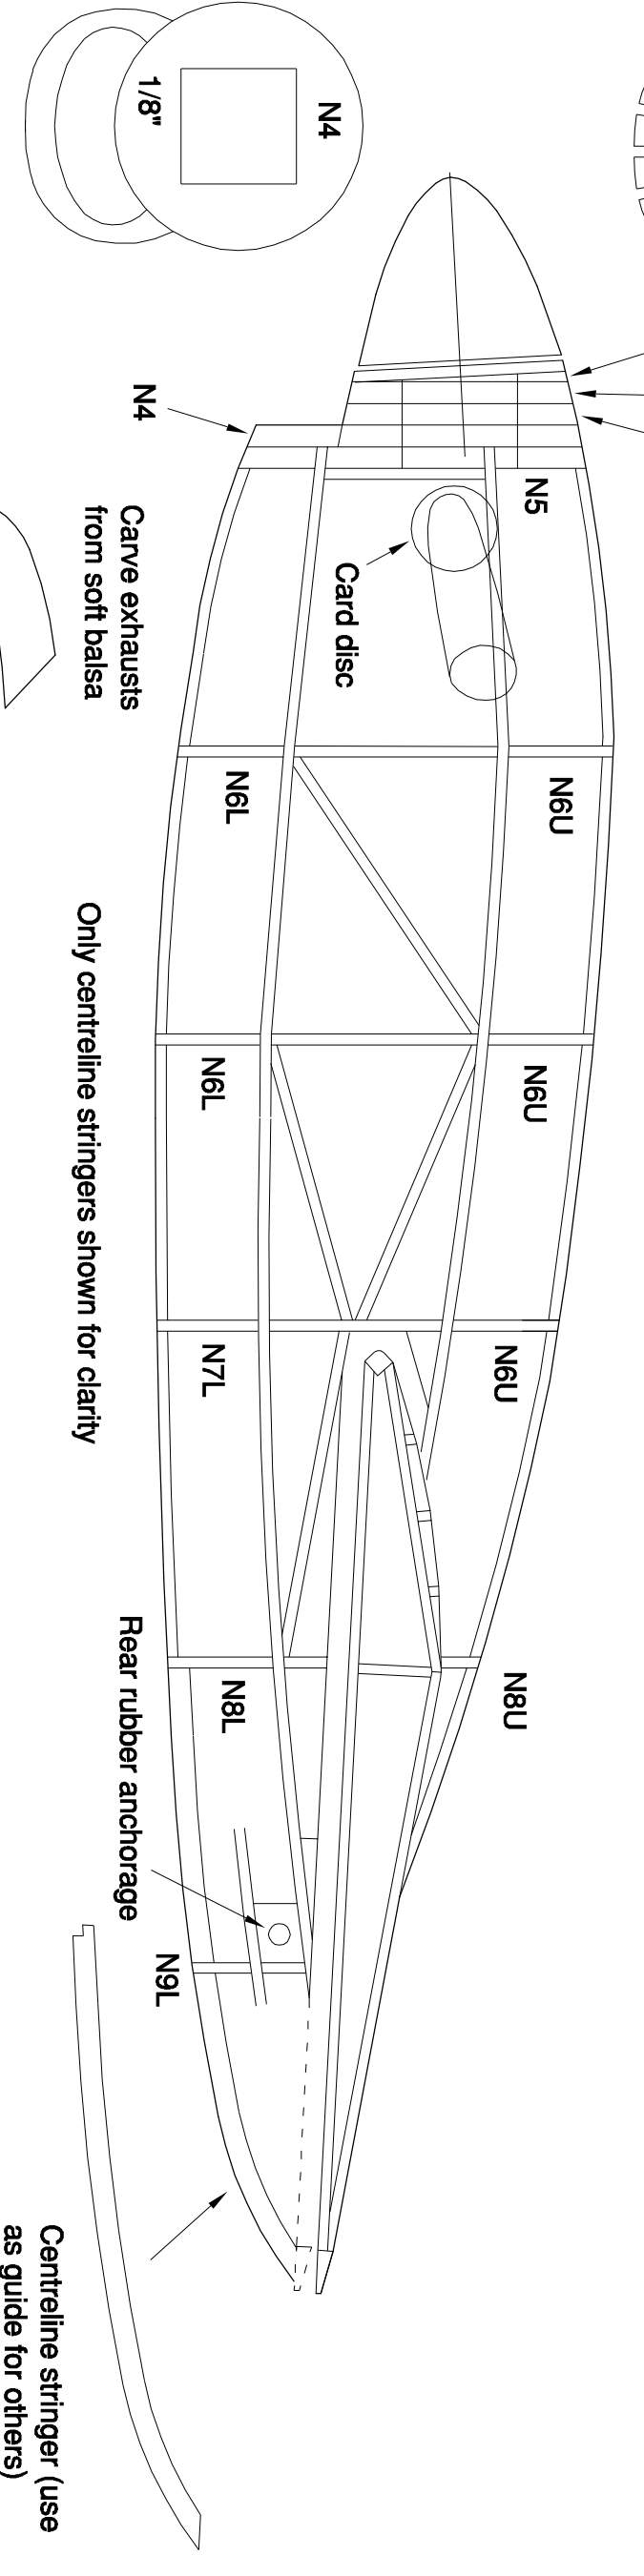

Beech Super King Air 200
39" span rubber powered
flying scale model
 Designed and drawn by
 Mike Stuart
 sheet 3 of 3

Prototype used two Peck 9.5" props cut down to 9" Spinners plunge-roulled from plastic sheet