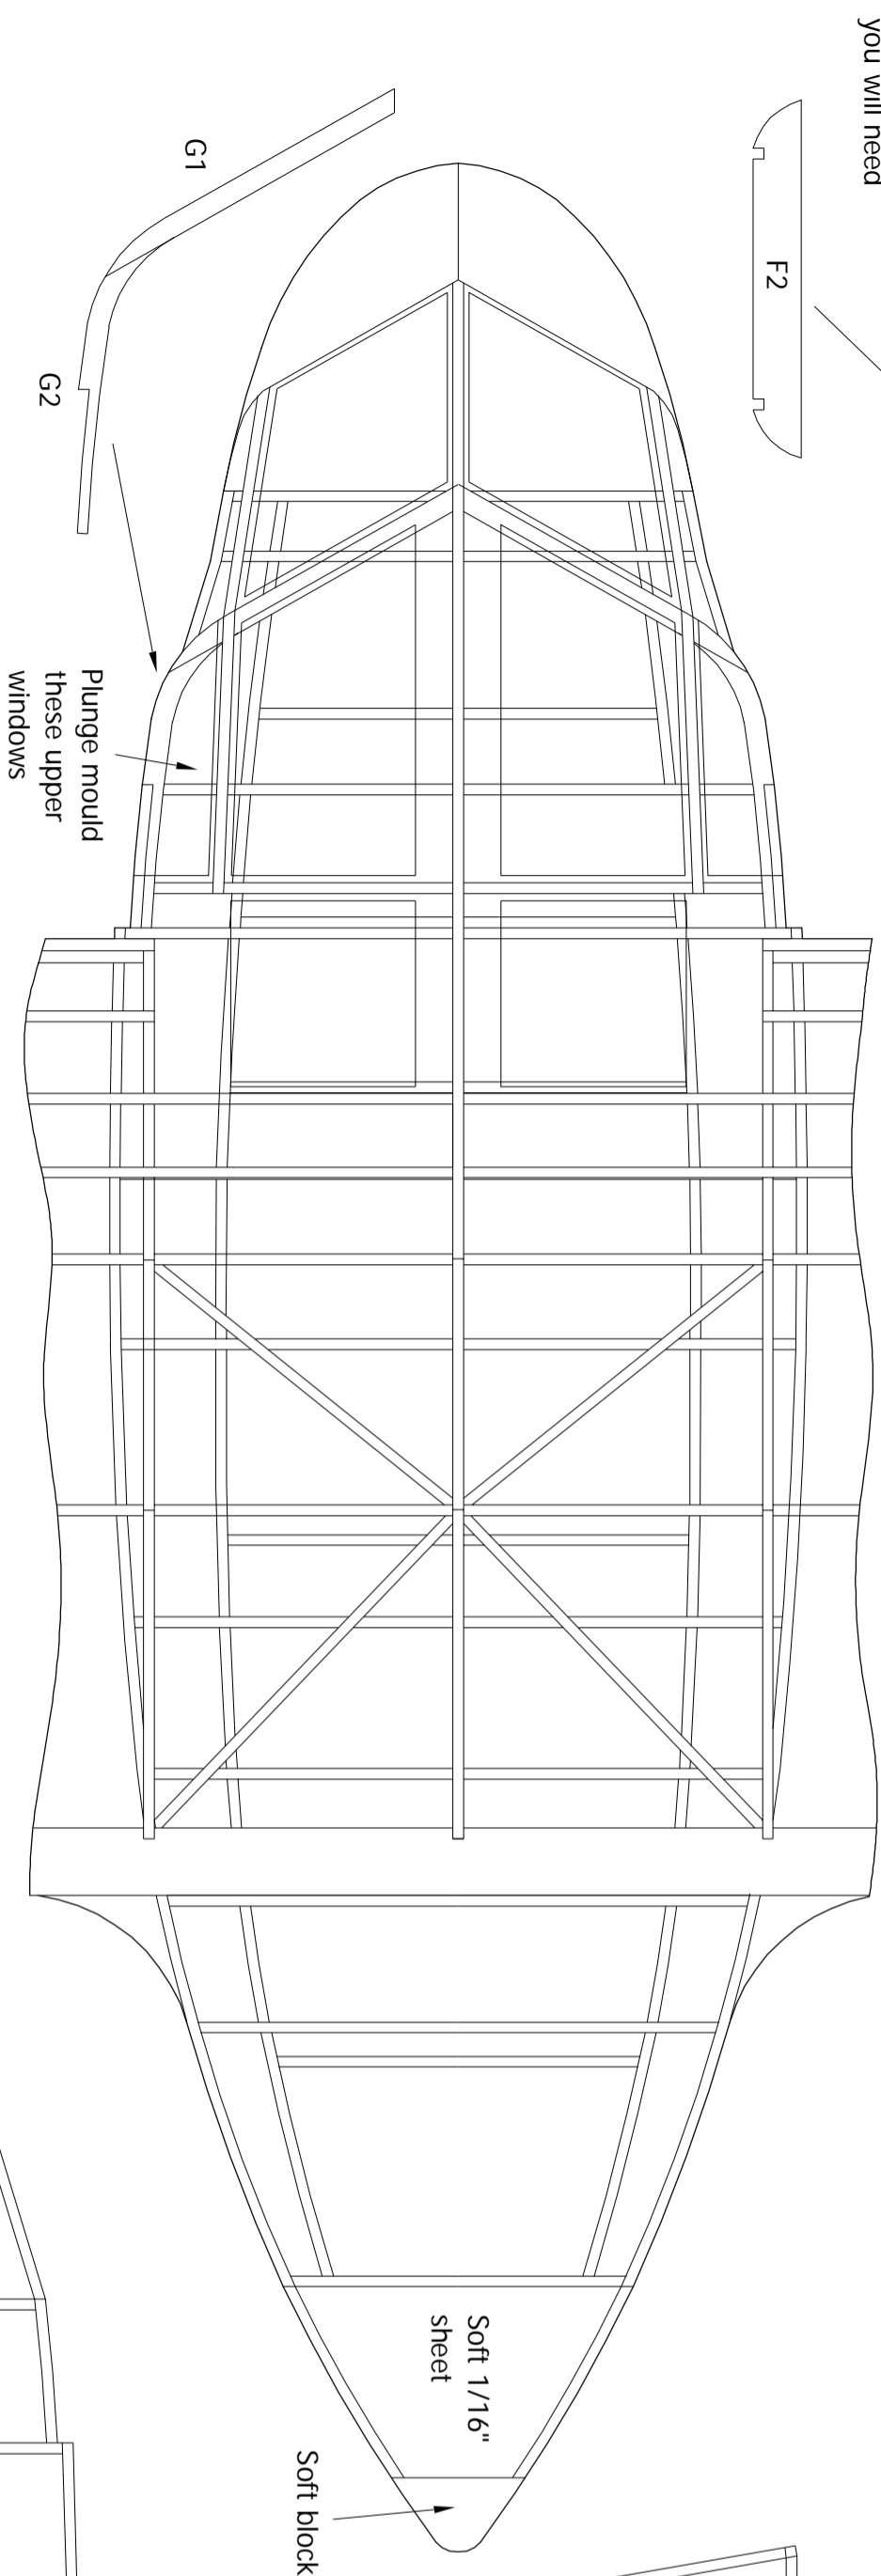

**Portsmouth Aerocar  
rubber powered  
flying scale model**  
Designed and drawn by  
Mike Stuart  
sheet 1 of 4

Plan view of assembled fuselage box