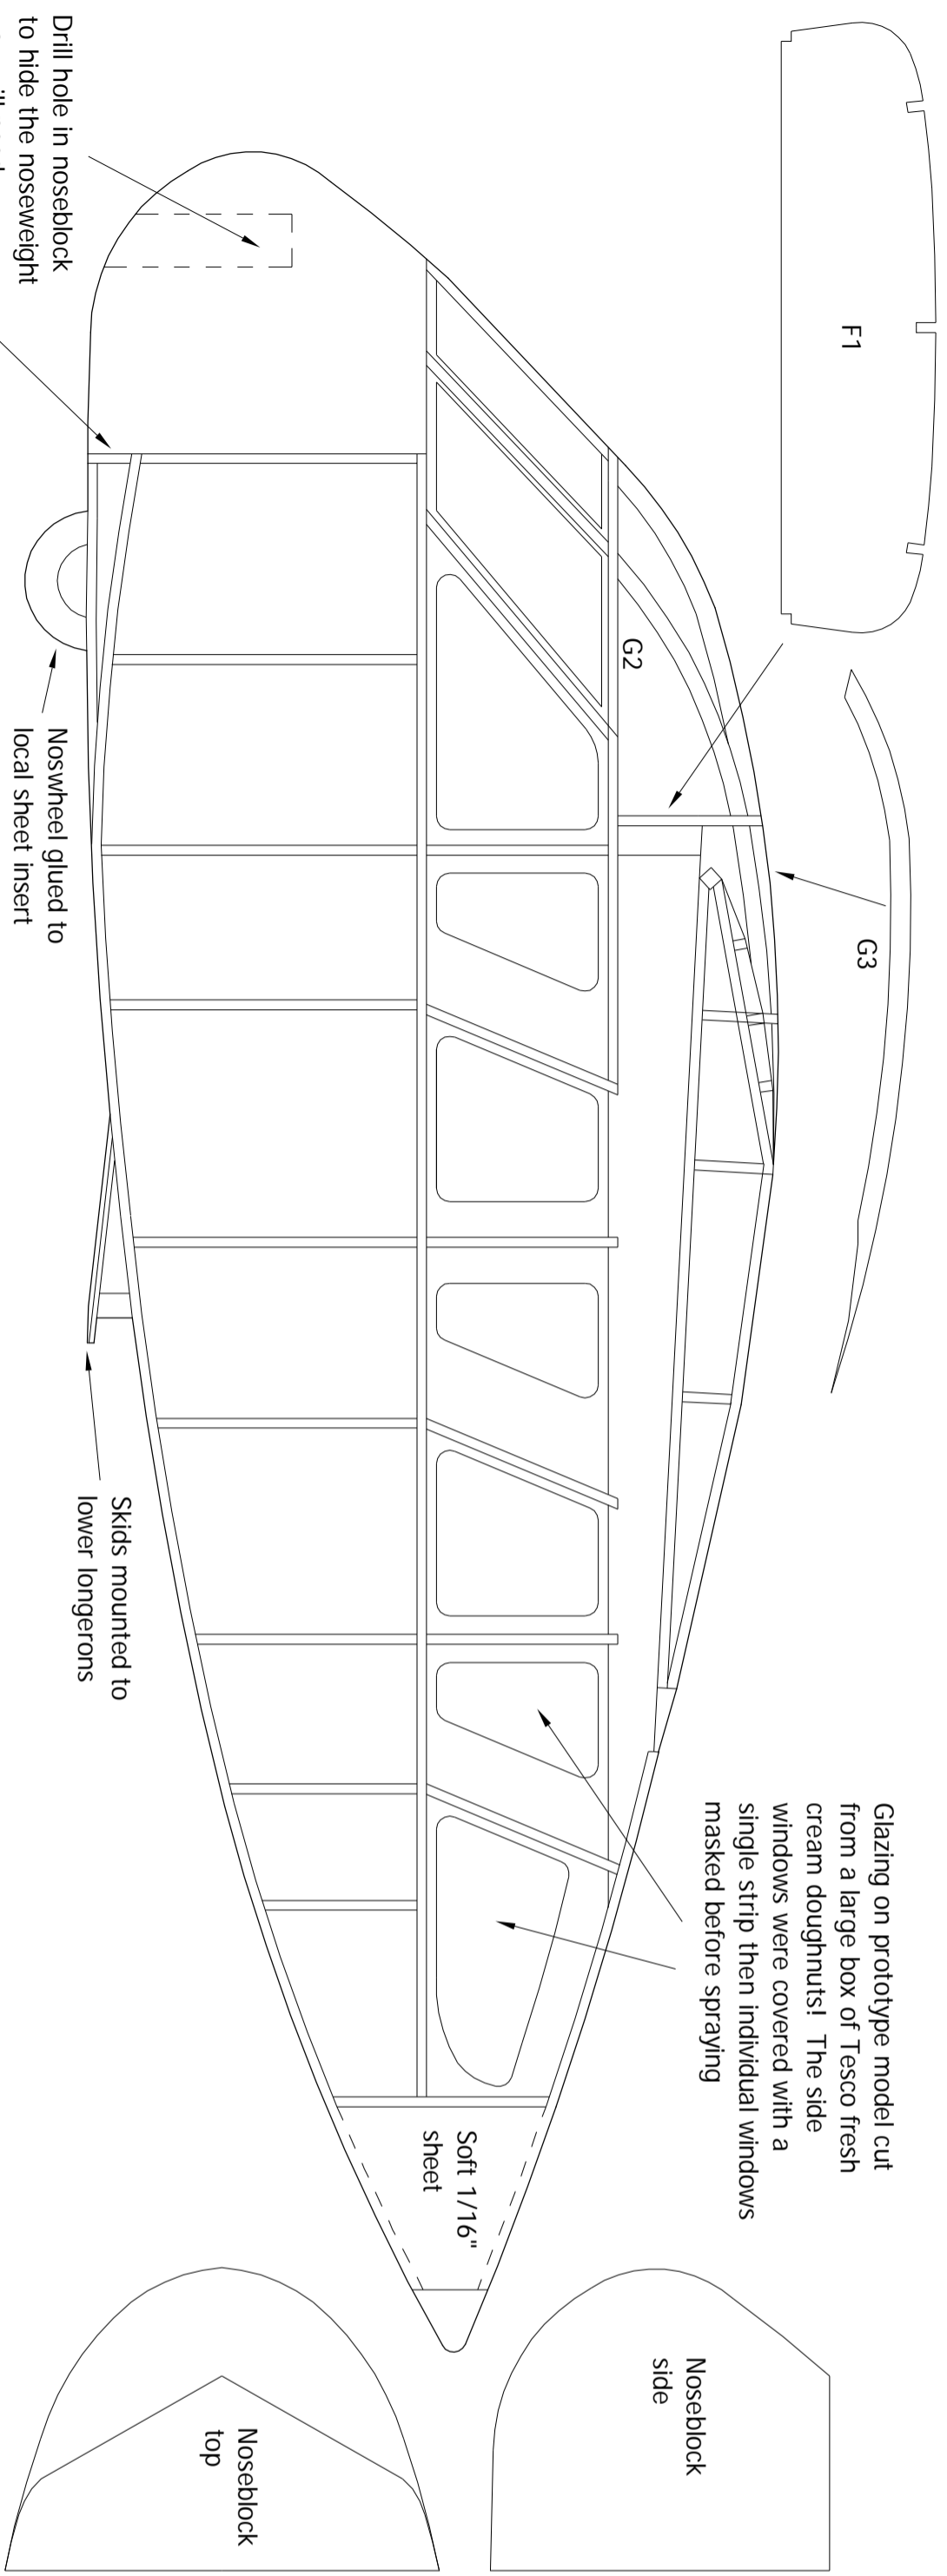

**Portsmouth Aerocar  
rubber powered  
flying scale model**  
Designed and drawn by  
Mike Stuart  
sheet 1 of 4

Plan view of assembled fuselage box