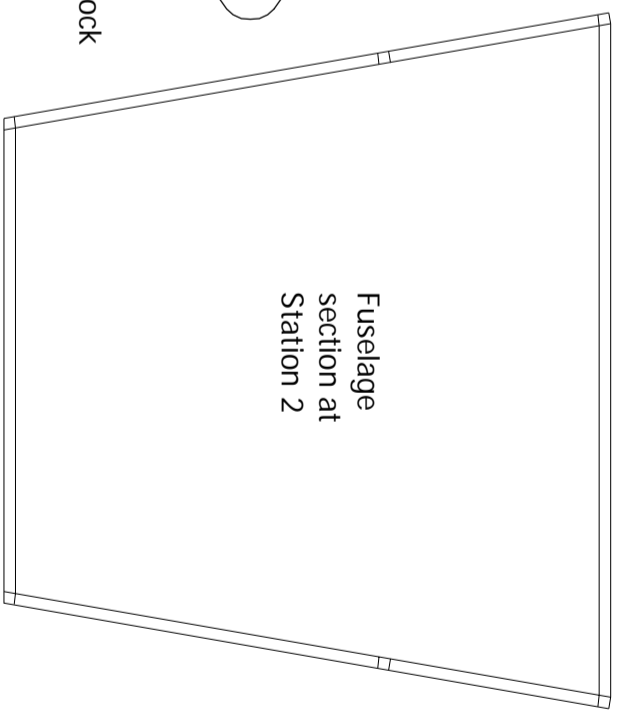

**Portsmouth Aerocar  
rubber powered  
flying scale model**  
Designed and drawn by  
Mike Stuart  
sheet 1 of 4

Plan view of assembled fuselage box