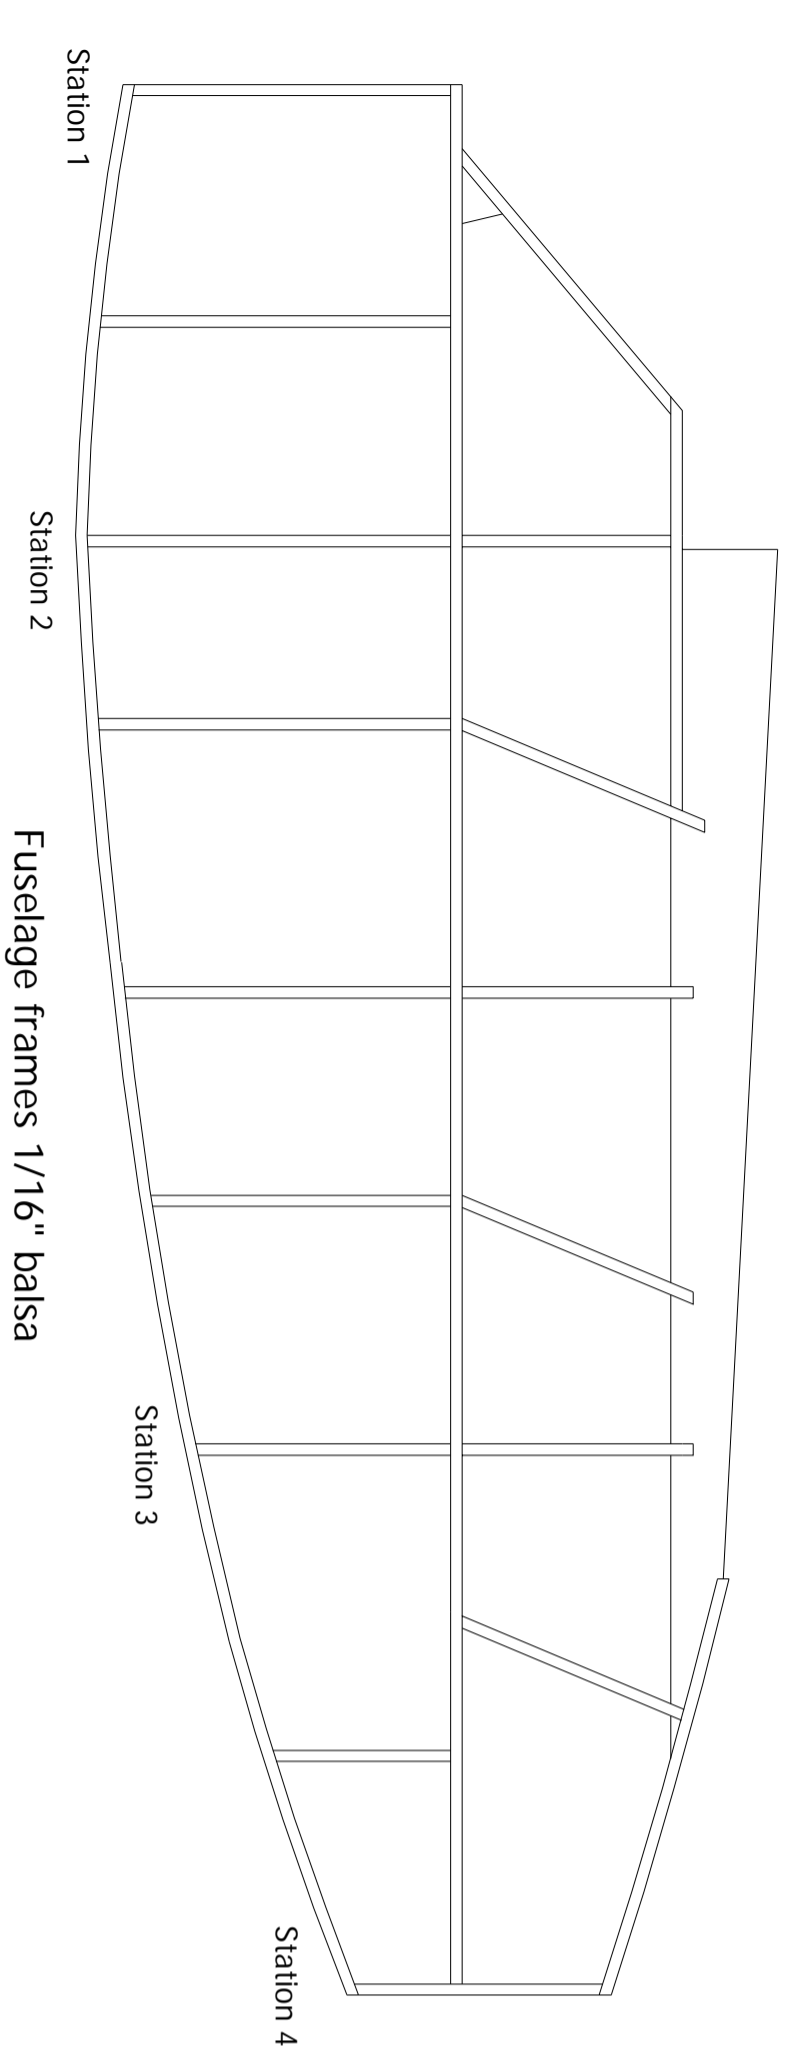

**Portsmouth Aerocar  
rubber powered  
flying scale model**  
Designed and drawn by  
Mike Stuart  
sheet 1 of 4

Plan view of assembled fuselage box